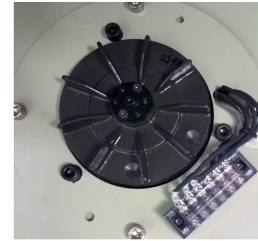

BESDOR

Limit Switch

Special design of limit switch control system to have more accurate upper limit & lower limit position.

Conceal Motor

Conceal motor reduces pollution, maintenance free, safety, durable & give longer life time

● Wave-length and Introduction of Insect

● Transmission Factor of Backlight

Insect-Control Sheet which prevents insects flying inside by cutting wave length of light which induces them is suitable for the food factories