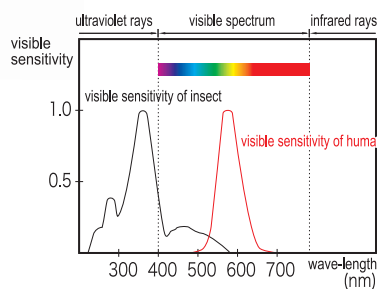

● Wave-length and Introduction of Insect

● Transmission Factor of Backlight

Insect-Control Sheet which prevents insects flying inside by cutting wave length of light which induces them is suitable for the food factories