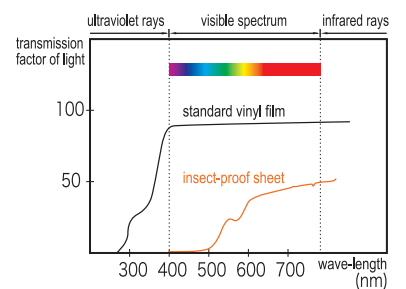

● Wave-length and Introduction of Insect

● Transmission Factor of Backlight

Insect-Control Sheet which prevents insects flying inside by cutting wave length of light which induces them is suitable for the food factories