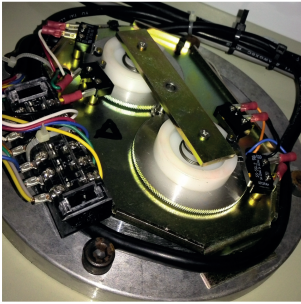

BESDOR

Limit Switch

Special design of limit switch control system to have more accurate upper limit & lower limit position.

Conceal Motor

Conceal motor reduces pollution, maintenance free, safety, durable & give longer life time

● Wave-length and Introduction of Insect

● Transmission Factor of Backlight

Insect-Control Sheet which prevents insects flying inside by cutting wave length of light which induces them is suitable for the food factories