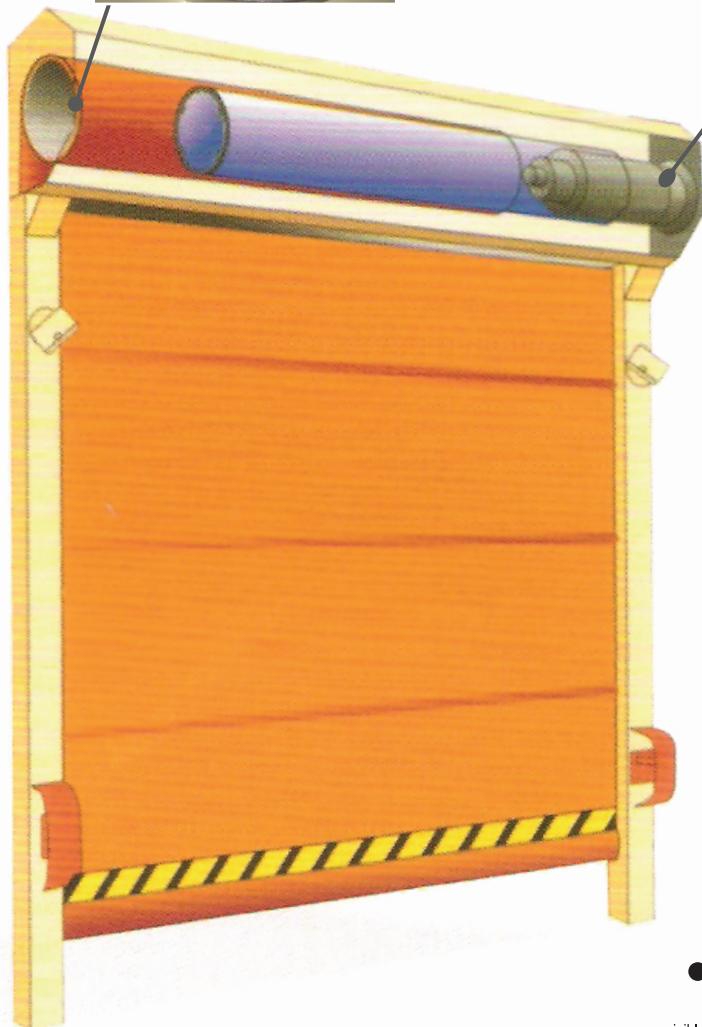

BESDOR

Limit Switch

Special design of limit switch control system to have more accurate upper limit & lower limit position.

Conceal Motor

Conceal motor reduces pollution, maintenance free, safety, durable & give longer life time

● Wave-length and Introduction of Insect

● Transmission Factor of Backlight

Insect-Control Sheet which prevents insects flying inside by cutting wave length of light which induces them is suitable for the food factories